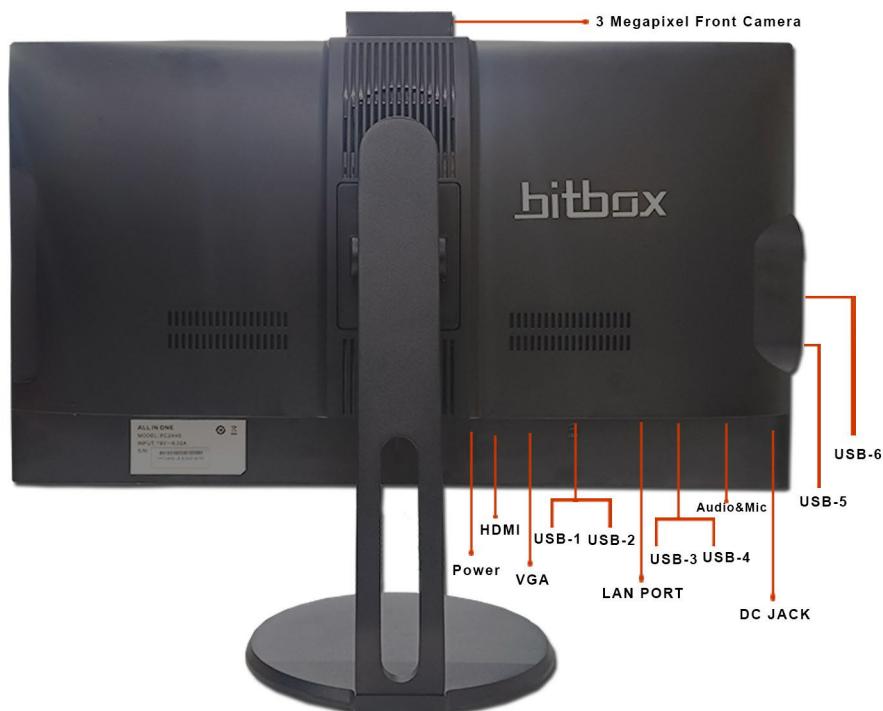

## Intelligence meets simplicity

Unlock a new dimension of productivity with BitBox AIO. This all-in-one powerhouse combines sleek design with robust performance, offering seamless multitasking and stunning visuals. With integrated features like personalized performance and effortless connectivity, BitBox AIO is your gateway to a smarter, more efficient workspace. Elevate your work experience today.

Elevate your workspace, simplify your tasks, and stay connected effortlessly.

1920x1080 Full HD  
Frameless Panel

Front Camera  
3.0 Megapixel

Built-in - 2x 3W  
Stereo Speakers

220nits Typical  
Brightness

# Product Nomenclature AIO

Type	Details	Description
Product Form	Form Factor	Thin Mini ITX
LCD	Screen Size	23.8" Inch
	Specification	LED Backlight 1920x1080 Full HD Frameless Panel , ADS View Angle H=178DEG,V=178DEG(CR>=10) 220nits Typical Brightness 14ms Response Time 1000:1 Contrast Ratio
Base	Material & Function	Standard Metal Stand
Camera	Front	3.0 Megapixel PopUp Type
Speaker	Built-In	2x 3W Stereo Speakers
Front Port	USB Port	2*USB 2.0 (Default)
SSD / HDD	Inside	1*2.5 INCH HDD/SSD <b>256GB/512GB/1TB</b>
ODD	Optical Disk Drive	Optional USB Only
WIFI& BT	WIFI Module	Intel M.2 Wifi & BT Module Preinstalled
CPU	CPU Model	Supports Core i3/i5/i7/i9 12th Generation
Memory Slots	Capacity	2 x DDR4 SO-DIMM Sockets, Upto 64GB RAM
Rear Port	Back Panel Connectors	1 x RJ45 Gigabit LAN Port
		1 x HDMI
		1 x VGA
		4 x USB 3.2 Gen1
		1 x Mic Connector
		1 x External Speaker Connector
		1 x DC JACK 19V COLAY ATX 4PIN ( 5.3mm )
Accessories	Power Adapter	Standard 150W 19V with Power Cable
OS	Windows	Supports Windows 10/11 Home & Pro