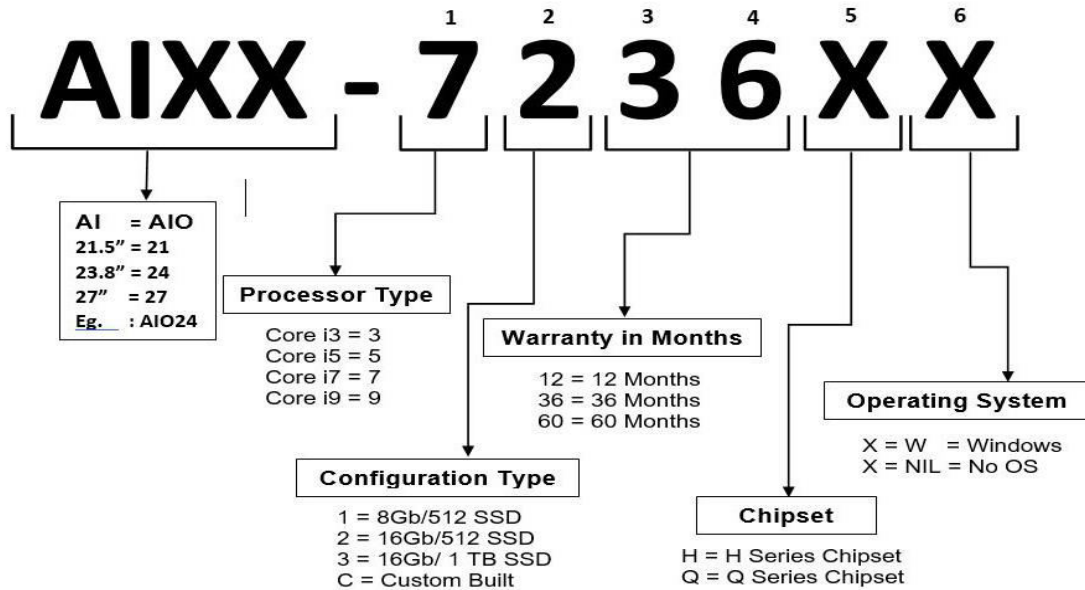

Product Nomenclature AIO

Type	Details	Description
Product Form	Form Factor	Thin Mini ITX
LCD	Screen Size	23.8" Inch
	Specification	LED Backlight 1920x1080 Full HD Frameless Panel , ADS View Angle H=178DEG,V=178DEG(CR>=10) 220nits Typical Brightness 14ms Response Time 1000:1 Contrast Ratio
Base	Material & Function	Standard Metal Stand
Camera	Front	3.0 Megapixel PopUp Type
Speaker	Built-In	2x 3W Stereo Speakers
Front Port	USB Port	2*USB 2.0 (Default)
SSD / HDD	Inside	1*2.5 INCH HDD/SSD 256GB/512GB/1TB
ODD	Optical Disk Drive	Optional USB Only
WIFI& BT	WIFI Module	Intel M.2 Wifi & BT Module Preinstalled
CPU	CPU Model	Supports Core i3/i5/i7/i9 12th Generation
Memory Slots	Capacity	2 x DDR4 SO-DIMM Sockets, Upto 64GB RAM
Rear Port	Back Panel Connectors	1 x RJ45 Gigabit LAN Port
		1 x HDMI
		1 x VGA
		4 x USB 3.2 Gen1
		1 x Mic Connector
		1 x External Speaker Connector
		1 x DC JACK 19V COLAY ATX 4PIN (5.3mm)
Accessories	Power Adapter	Standard 150W 19V with Power Cable
OS	Windows	Supports Windows 10/11 Home & Pro