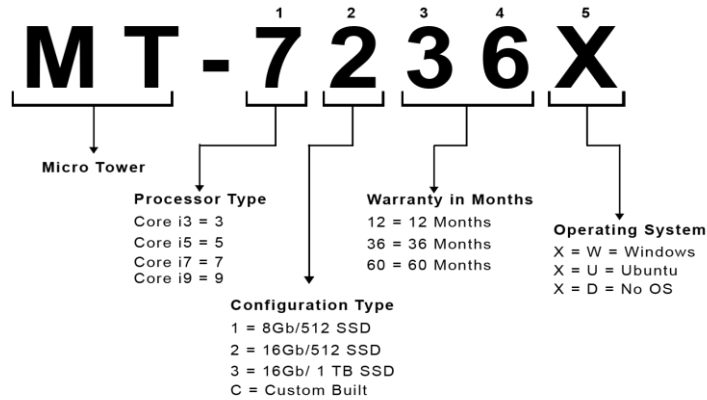

# Micro Tower PC

## Product Nomenclature

### Product Specifications

Model Series: BBPC-MT

<b>Part #</b>	<b>MT-3136X</b>
<b>Type</b>	Micro Tower i3 12th gen/8 GB/512 SSD/3Y
<b>Device Type</b>	Desktop
<b>Processor</b>	Intel Core i3 12th Gen 12100
<b>Motherboard</b>	H610
<b>Memory</b>	8GB
<b>Video</b>	Onboard / HDMI x 2 + DP x 1
<b>Audio</b>	Onboard
<b>Storage</b>	512 SSD
<b>Optical Drive</b>	NO
<b>Digital Media Card Reader</b>	NO
<b>Communication Port</b>	USB2.1 x 4 / USB 3.0 x 2 / COM Port
<b>Interfaces</b>	Onboard LAN RJ45 Gigabit
<b>Expansion Slots</b>	PCIe 4.0 x16 - 1 No / PCIe x1 3.0 - 1 Nos
<b>Expansion Bays</b>	2.5" x 1 / 5.25" x 3
<b>Power Supply</b>	400 Watts
<b>Limited Warranty</b>	3 years Onsite
<b>Software</b>	DOS/Ubuntu/Windows
<b>Dimensions (System)</b>	370 (L) x 195 (B) x 350 (H) mm
<b>Dimensions (Box)</b>	500 (L) x 245 (B) x 450 (H) mm
<b>Weight</b>	3.5 Kg (Net)   5 Kg (Gross)
<b>Std Inclusions</b>	Wired Kbd/Wired Optical Mouse/ Indian Power Cable