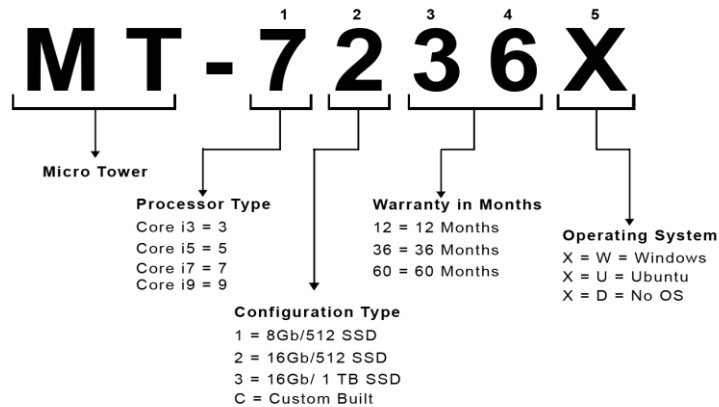

# Micro Tower PC

## Product Nomenclature

## Product Specifications

Model Series: BBPC-MT

<b>Part #</b>	<b>MT-3336X</b>
<b>Type</b>	Micro Tower i3 12th gen/16 GB/1TB SSD/3Y
<b>Device Type</b>	Desktop
<b>Processor</b>	Intel Core i3 12th Gen 12100
<b>Motherboard</b>	H610
<b>Memory</b>	16GB
<b>Video</b>	Onboard / HDMI x 2 + DP x 1
<b>Audio</b>	Onboard
<b>Storage</b>	1TB SSD
<b>Optical Drive</b>	NO
<b>Digital Media Card Reader</b>	NO
<b>Communication Port</b>	USB2.1 x 4 / USB 3.0 x 2 / COM Port
<b>Interfaces</b>	Onboard LAN RJ45 Gigabit
<b>Expansion Slots</b>	PCIe 4.0 x16 - 1 No / PCIe x1 3.0 - 1 Nos
<b>Expansion Bays</b>	2.5" x 1 / 5.25" x 3
<b>Power Supply</b>	400 Watts
<b>Limited Warranty</b>	3 years Onsite
<b>Software</b>	DOS/Ubuntu/Windows
<b>Dimensions (System)</b>	370 (L) x 195 (B) x 350 (H) mm
<b>Dimensions (Box)</b>	500 (L) x 245 (B) x 450 (H) mm
<b>Weight</b>	3.5 Kg (Net)   5 Kg (Gross)
<b>Std Inclusions</b>	Wired Kbd/Wired Optical Mouse/ Indian Power Cable