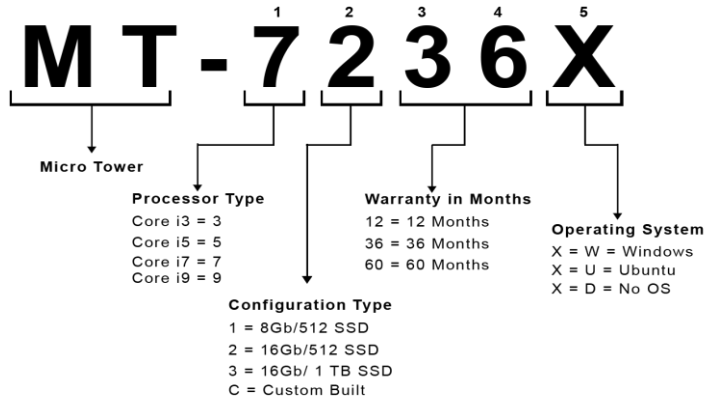

# Micro Tower PC

## Product Nomenclature

### Product Specifications

Model Series: BBPC-MT

<b>Part #</b>	<b>MT-7112X</b>
<b>Type</b>	Micro Tower i7 12th gen/8 GB/512 SSD/1Y
<b>Device Type</b>	Desktop
<b>Processor</b>	Intel Core i7 12th Gen 12700
<b>Motherboard</b>	H610
<b>Memory</b>	8GB
<b>Video</b>	Onboard / HDMI x 2 + DP x 1
<b>Audio</b>	Onboard
<b>Storage</b>	512 SSD
<b>Optical Drive</b>	NO
<b>Digital Media Card Reader</b>	NO
<b>Communication Port</b>	USB2.1 x 4 / USB 3.0 x 2 / COM Port
<b>Interfaces</b>	Onboard LAN RJ45 Gigabit
<b>Expansion Slots</b>	PCIe 4.0 x16 - 1 No / PCIe x1 3.0 - 1 Nos
<b>Expansion Bays</b>	2.5" x 1 / 5.25" x 3
<b>Power Supply</b>	400 Watts
<b>Limited Warranty</b>	1 year Onsite
<b>Software</b>	DOS/Ubuntu/Windows
<b>Dimensions (System)</b>	370 (L) x 195 (B) x 350 (H) mm
<b>Dimensions (Box)</b>	500 (L) x 245 (B) x 450 (H) mm
<b>Weight</b>	3.5 Kg (Net)   5 Kg (Gross)
<b>Std Inclusions</b>	Wired Kbd/Wired Optical Mouse/ Indian Power Cable