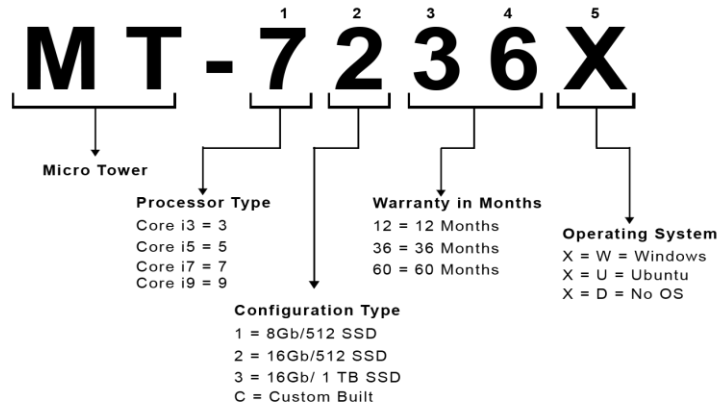

# Micro Tower PC

## Product Nomenclature

### Product Specifications

Model Series: BBPC-MT

<b>Part #</b>	<b>MT-7136X</b>
<b>Type</b>	Micro Tower i7 12th gen/8 GB/512 SSD/3Y
<b>Device Type</b>	Desktop
<b>Processor</b>	Intel Core i7 12th Gen 12700
<b>Motherboard</b>	H610
<b>Memory</b>	8GB
<b>Video</b>	Onboard / HDMI x 2 + DP x 1
<b>Audio</b>	Onboard
<b>Storage</b>	512 SSD
<b>Optical Drive</b>	NO
<b>Digital Media Card Reader</b>	NO
<b>Communication Port</b>	USB2.1 x 4 / USB 3.0 x 2 / COM Port
<b>Interfaces</b>	Onboard LAN RJ45 Gigabit
<b>Expansion Slots</b>	PCIe 4.0 x16 - 1 No / PCIe x1 3.0 - 1 Nos
<b>Expansion Bays</b>	2.5" x 1 / 5.25" x 3
<b>Power Supply</b>	400 Watts
<b>Limited Warranty</b>	3 years Onsite
<b>Software</b>	Windows
<b>Dimensions (System)</b>	370 (L) x 195 (B) x 350 (H) mm
<b>Dimensions (Box)</b>	500 (L) x 245 (B) x 450 (H) mm
<b>Weight</b>	3.5 Kg (Net)   5 Kg (Gross)
<b>Std Inclusions</b>	Wired Kbd/Wired Optical Mouse/ Indian Power Cable