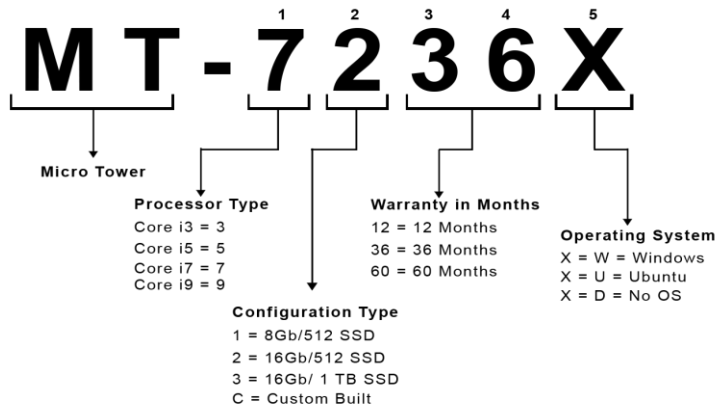

# Micro Tower PC

## Product Nomenclature

### Product Specifications

Model Series: BBPC-MT

|                                  |   |
|----------------------------------|---|
| <b>Part #</b>                    | <b>MT-7236X</b>   |
| <b>Type</b>                      | Micro Tower(i3/i5/i7)12th Gen/8/16GB/(512GB /1TB ) SSD (1Y/3Y ) |
| <b>Device Type</b>               | Desktop   |
| <b>Processor</b>                 | Intel Core i3/i5/i7 12th Gen 12100/12400/12700                  |
| <b>Motherboard</b>               | H610  |
| <b>Memory</b>                    | 8GB /16GB   |
| <b>Video</b>                     | Onboard / HDMI x 2 + DP x 1                                     |
| <b>Audio</b>                     | Onboard   |
| <b>Storage</b>                   | 512/1TB SSD   |
| <b>Optical Drive</b>             | NO  |
| <b>Digital Media Card Reader</b> | NO  |
| <b>Communication Port</b>        | USB2.1 x 4 / USB 3.0 x 2 / COM Port                             |
| <b>Interfaces</b>                | Onboard LAN RJ45 Gigabit  |
| <b>Expansion Slots</b>           | PCIe 4.0 x16 - 1 No / PCIe x1 3.0 - 1 Nos                       |
| <b>Expansion Bays</b>            | 2.5" x 1 / 5.25" x 3  |
| <b>Power Supply</b>              | 400 Watts   |
| <b>Limited Warranty</b>          | 1/3 year Onsite   |
| <b>Software</b>                  | DOS/Ubuntu/Windows  |
| <b>Dimensions (System)</b>       | 370 (L) x 195 (B) x 350 (H) mm                                  |
| <b>Dimensions (Box)</b>          | 500 (L) x 245 (B) x 450 (H) mm                                  |
| <b>Weight</b>                    | 3.5 Kg (Net)   5 Kg (Gross)                                     |
| <b>Std Inclusions</b>            | Wired Kbd/Wired Optical Mouse/ Indian Power Cable               |