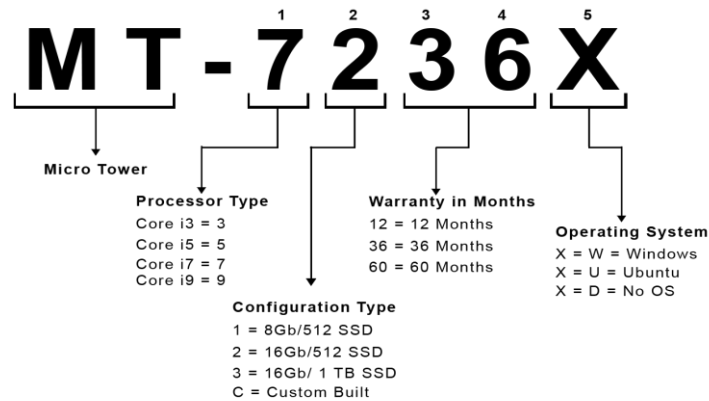

## Micro Tower PC

### Product Nomenclature

#### Product Specifications

Model Series: BBPC-MT

<b>Part #</b>	<b>MT-7336X</b>
<b>Type</b>	Micro Tower i7 12th gen/16 GB/1TB SSD/3Y
<b>Device Type</b>	Desktop
<b>Processor</b>	Intel Core i7 12th Gen 12700
<b>Motherboard</b>	H610
<b>Memory</b>	16GB
<b>Video</b>	Onboard / HDMI x 2 + DP x 1
<b>Audio</b>	Onboard
<b>Storage</b>	1TB SSD
<b>Optical Drive</b>	NO
<b>Digital Media Card Reader</b>	NO
<b>Communication Port</b>	USB2.1 x 4 / USB 3.0 x 2 / COM Port
<b>Interfaces</b>	Onboard LAN RJ45 Gigabit
<b>Expansion Slots</b>	PCIe 4.0 x16 - 1 No / PCIe x1 3.0 - 1 Nos
<b>Expansion Bays</b>	2.5" x 1 / 5.25" x 3
<b>Power Supply</b>	400 Watts
<b>Limited Warranty</b>	3 years Onsite
<b>Software</b>	DOS/Ubuntu/Windows
<b>Dimensions (System)</b>	370 (L) x 195 (B) x 350 (H) mm
<b>Dimensions (Box)</b>	500 (L) x 245 (B) x 450 (H) mm
<b>Weight</b>	3.5 Kg (Net)   5 Kg (Gross)
<b>Std Inclusions</b>	Wired Kbd/Wired Optical Mouse/ Indian Power Cable