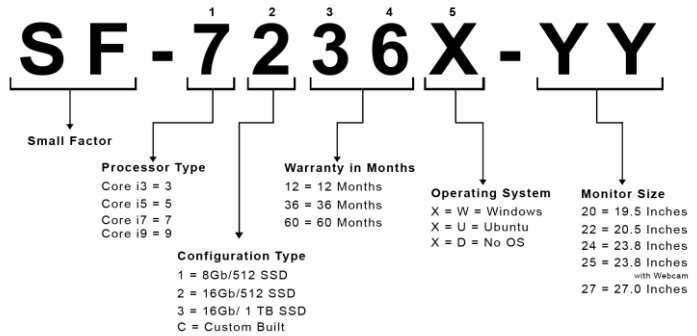

## Small Factor PC

### Product Nomenclature

### Product Specifications

Model Series: BBPC-SF

<b>Part #</b>	<b>SF-5236W-22</b>
<b>Type</b>	Small Factor
<b>Device Type</b>	Desktop
<b>Processor</b>	Intel Core i5 (12th Gen)
<b>Motherboard</b>	H610
<b>Memory</b>	16GB DDR4
<b>Video</b>	Onboard / HDMI x 2 + DP x 1
<b>Audio</b>	Onboard
<b>Storage</b>	512 GB M.2 NVME
<b>Optical Drive</b>	NO
<b>Digital Media Card Reader</b>	NO
<b>Communication Port</b>	USB2.1 x 4 / USB 3.0 x 2
<b>Interfaces</b>	Onboard LAN RJ45 Gigabit
<b>Expansion Slots</b>	PCIe 4.0 x16 - 1 No / PCIe x1 3.0 - 1 Nos
<b>Populated Slots with Addons</b>	None
<b>Expansion Bays</b>	2.5" x 1 / 5.25" x 3
<b>Power Supply</b>	400 Watts
<b>Display Unit</b>	21.5" Display
<b>Limited Warranty</b>	3 Years
<b>Special Warranty Addons</b>	Standard Onsite
<b>Software</b>	Windows 11 Pro
<b>Dimensions (System)</b>	370 (L) x 195 (B) x 350 (H) mm
<b>Dimensions (Box)</b>	500 (L) x 245 (B) x 450 (H) mm
<b>Weight</b>	3.5 Kg (Net)   5 Kg (Gross)
<b>Std Inclusions</b>	Wired Kbd/Wired Optical Mouse/ Indian Power Cable